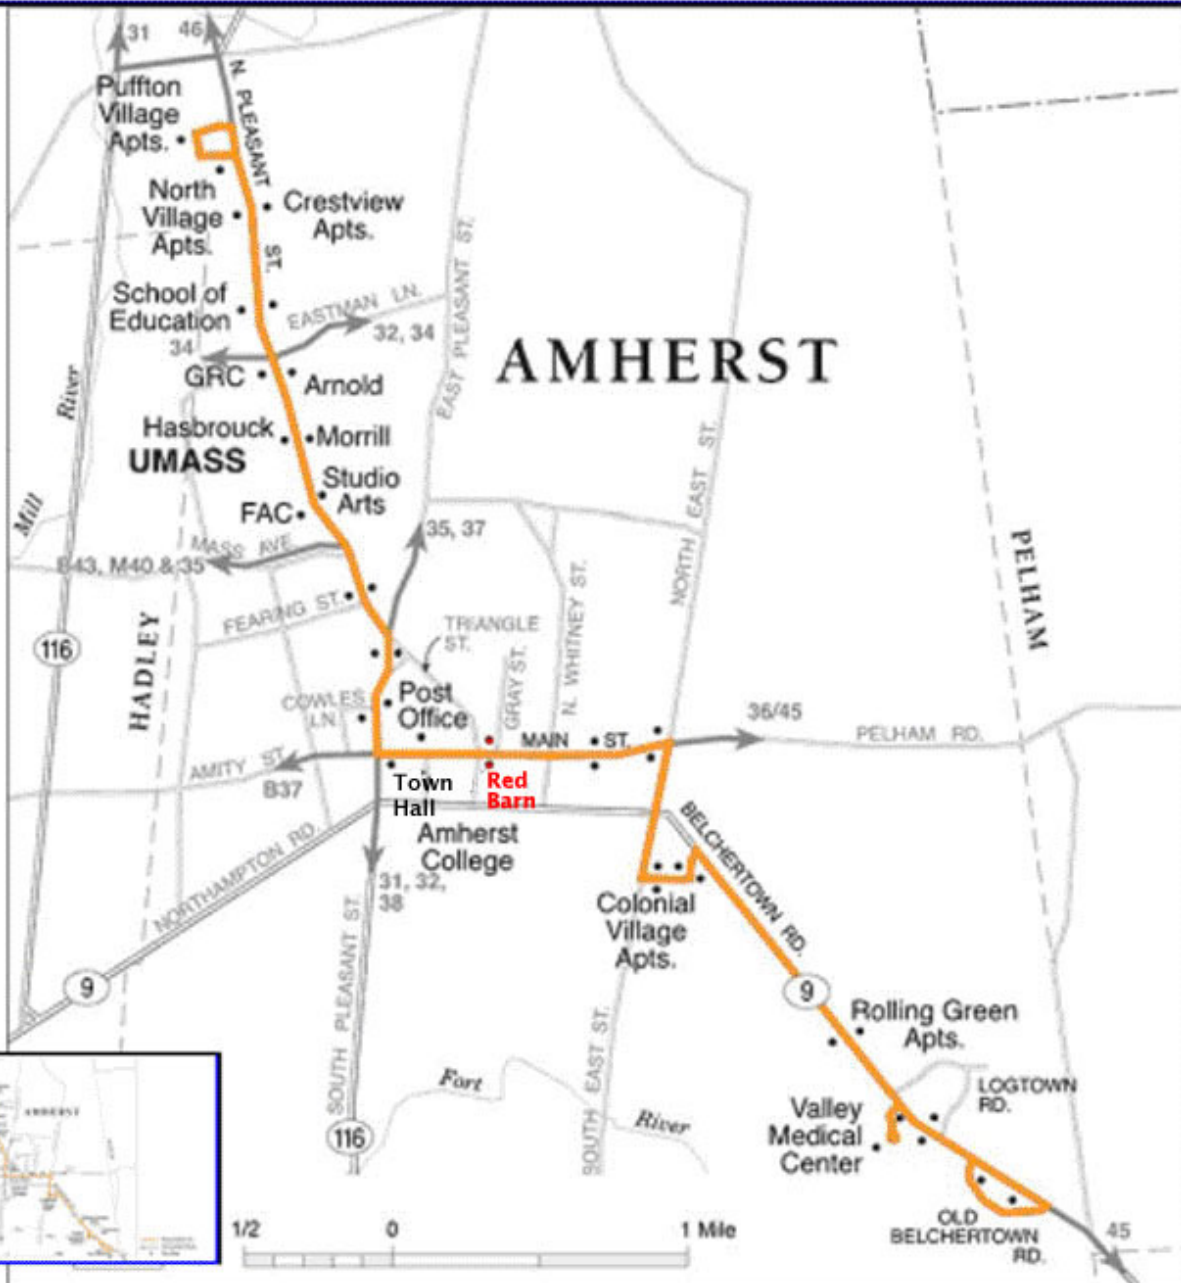

# Route 30 - North Amherst/Belchertown Road

- Route GOLD 30
- ← Connecting Route
- Bus Stop